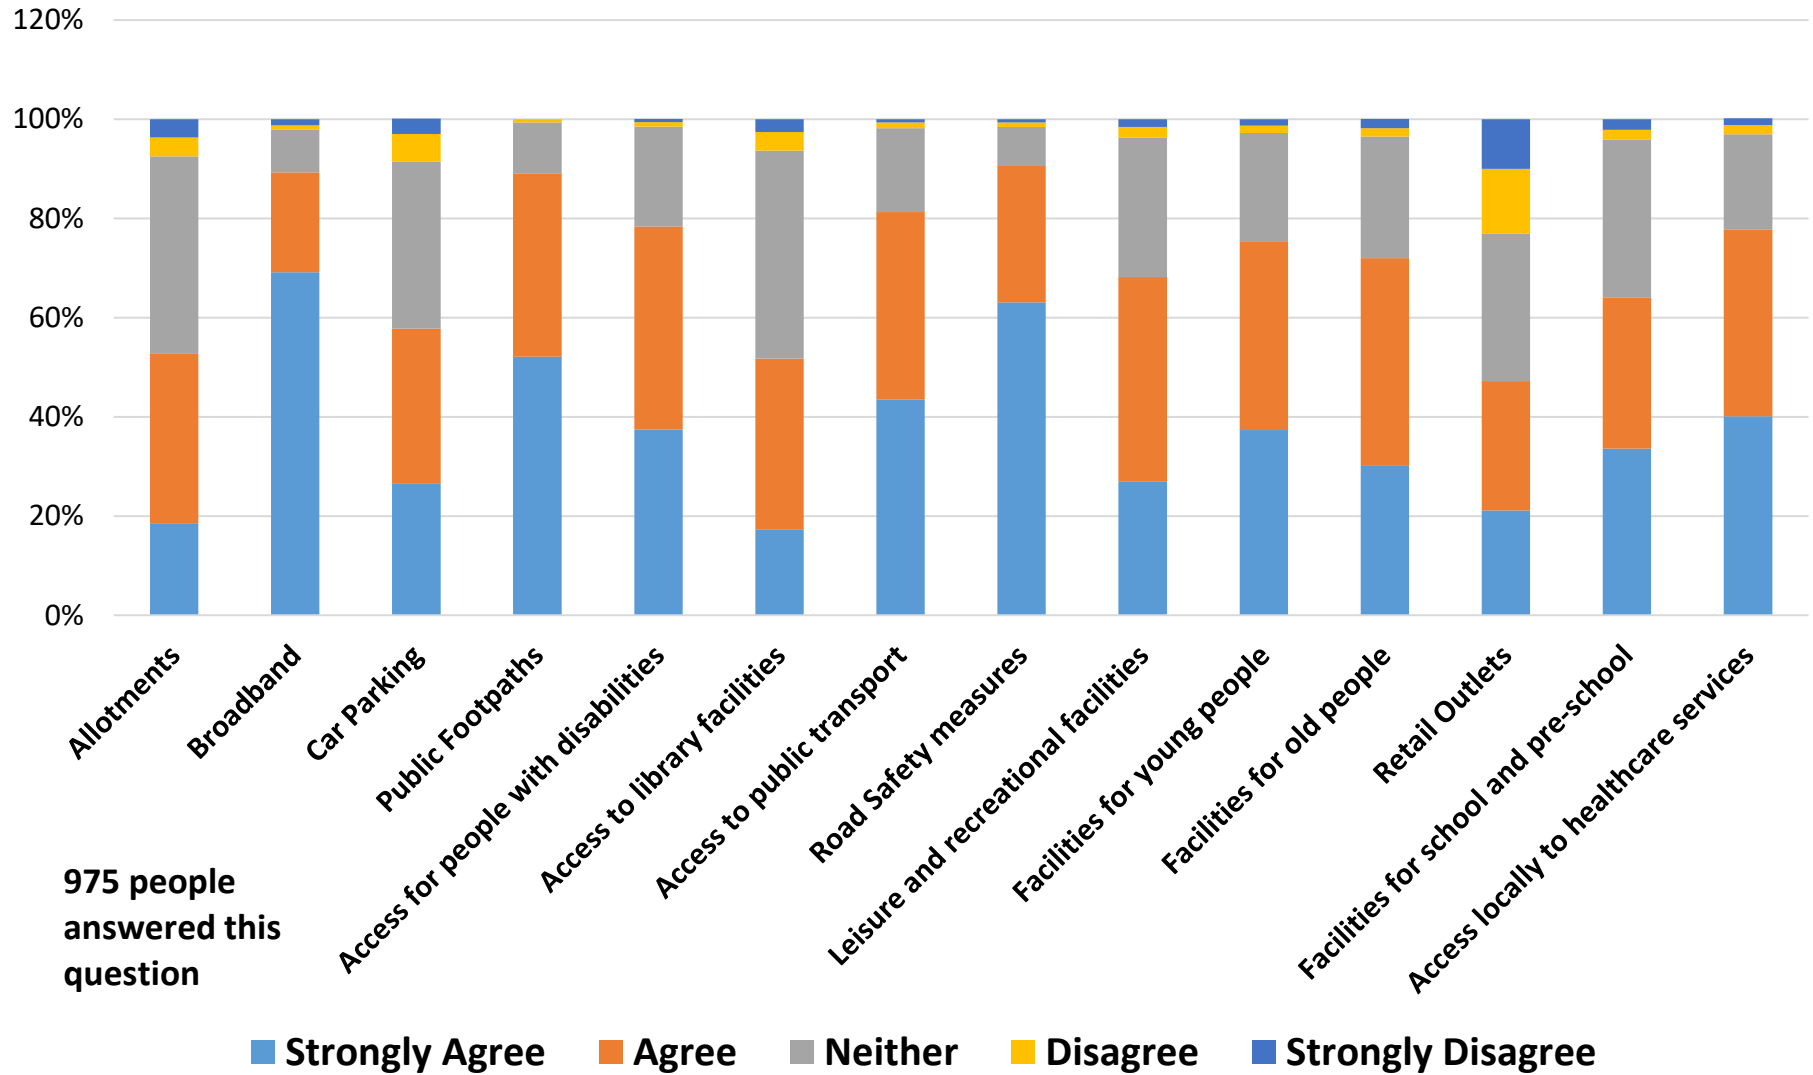

Great Barton Neighbourhood Plan Questionnaire

Analysis of Data

Community Facilities

Q27 How often do you use the key facilities in the village?

989 people answered this question

Q28 The Neighbourhood Plan should improve the following:

Q33 Which facilities do you consider to be important to this Parish?

946 people answered this question