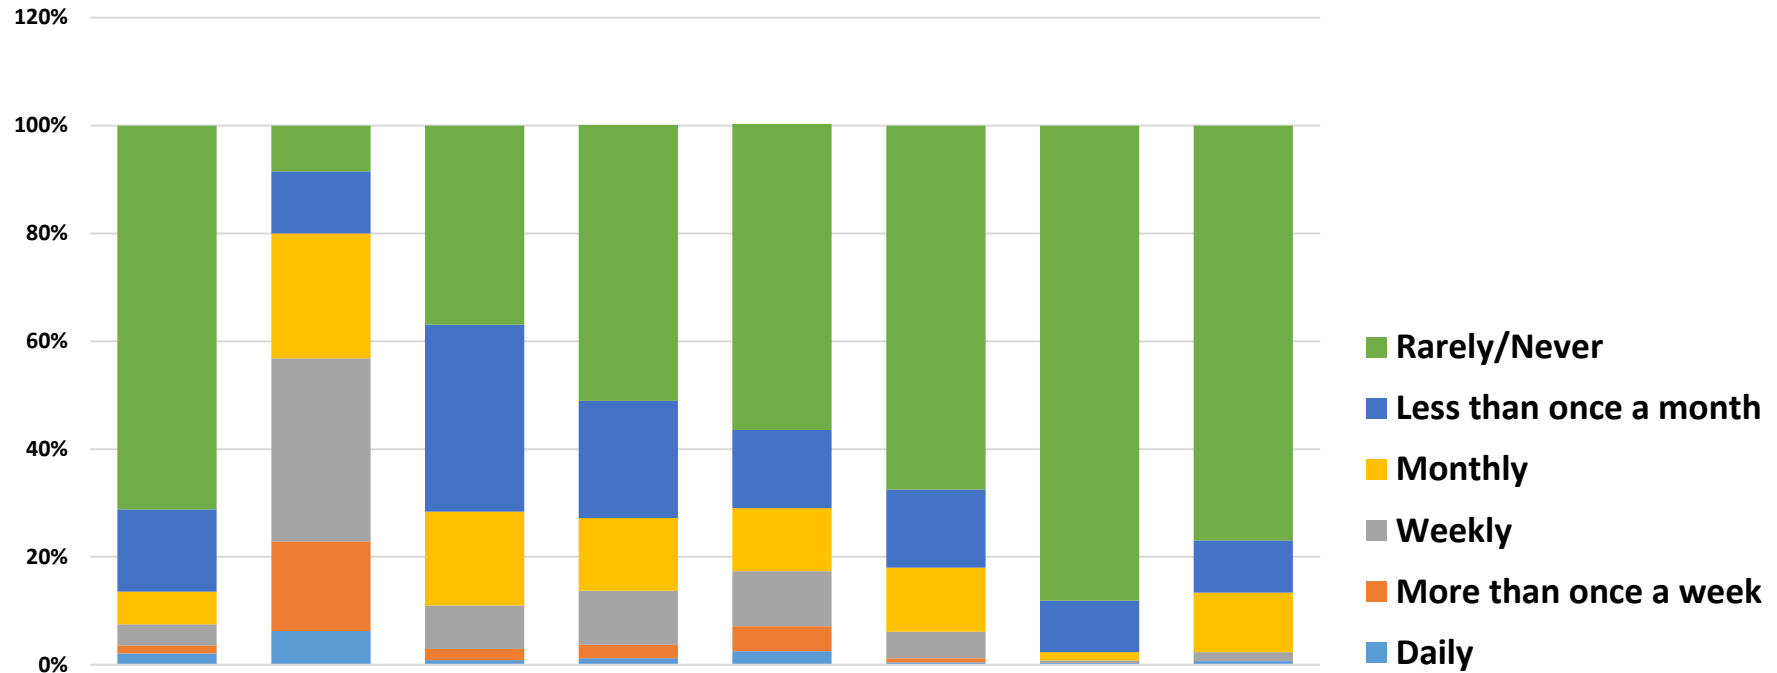

Great Barton Neighbourhood Plan Questionnaire

Analysis of Data

Community Facilities

Q27 How often do you use the key facilities in the village?

989 people answered this question

Q28 The Neighbourhood Plan should improve the following: